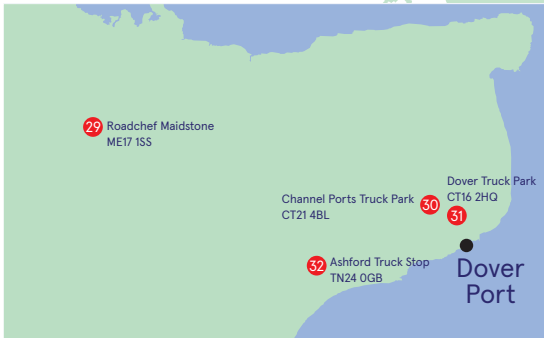

The map overleaf shows the closest Information and Advice sites to Dover, as well as HGV parking locations that provide food, showers and free Wi-Fi.

Chat live with our agents

www.transport-goods-to-and-from-eu.dft.gov.uk/helpful-information

HGV Parking Locations Map

The map above shows the closest HGV parking locations that provide food, showers and free Wi-Fi.

Nearest HGV Parking Locations with W-Fi

- 29 Roadchef, Maidstone, ME17 1SS, 40 min (36 mi)
www.roadchef.com/locations/maidstone
- 30 Channel Ports Truck Park, CT21 4BL, 17 min (13 mi)
www.channelports.co.uk
- 31 Dover Truck Park, CT16 2HQ, 11 min (5.1 mi)
www.dovertruckpark.com
- 32 Ashford Truck Stop, TN24 0GB, 23 min (20 mi)
www.ashfordtruckstop.co.uk

Nearest DfT Information and Advice and COVID testing sites

- 20 South Mimms, Potters Bar EN6 3QQ, 1.52 hrs (97mi)
- 21 Thurrock Services, Grays RM16 3B, 1.15 hrs (64.4mi)
- 22 Membury Eastbound, Hungerford RG17 7TZ, 2.58 hrs (160mi)
- 25 Essex Arena, Grays RM19 1AE, 1.12 hrs (67mi)